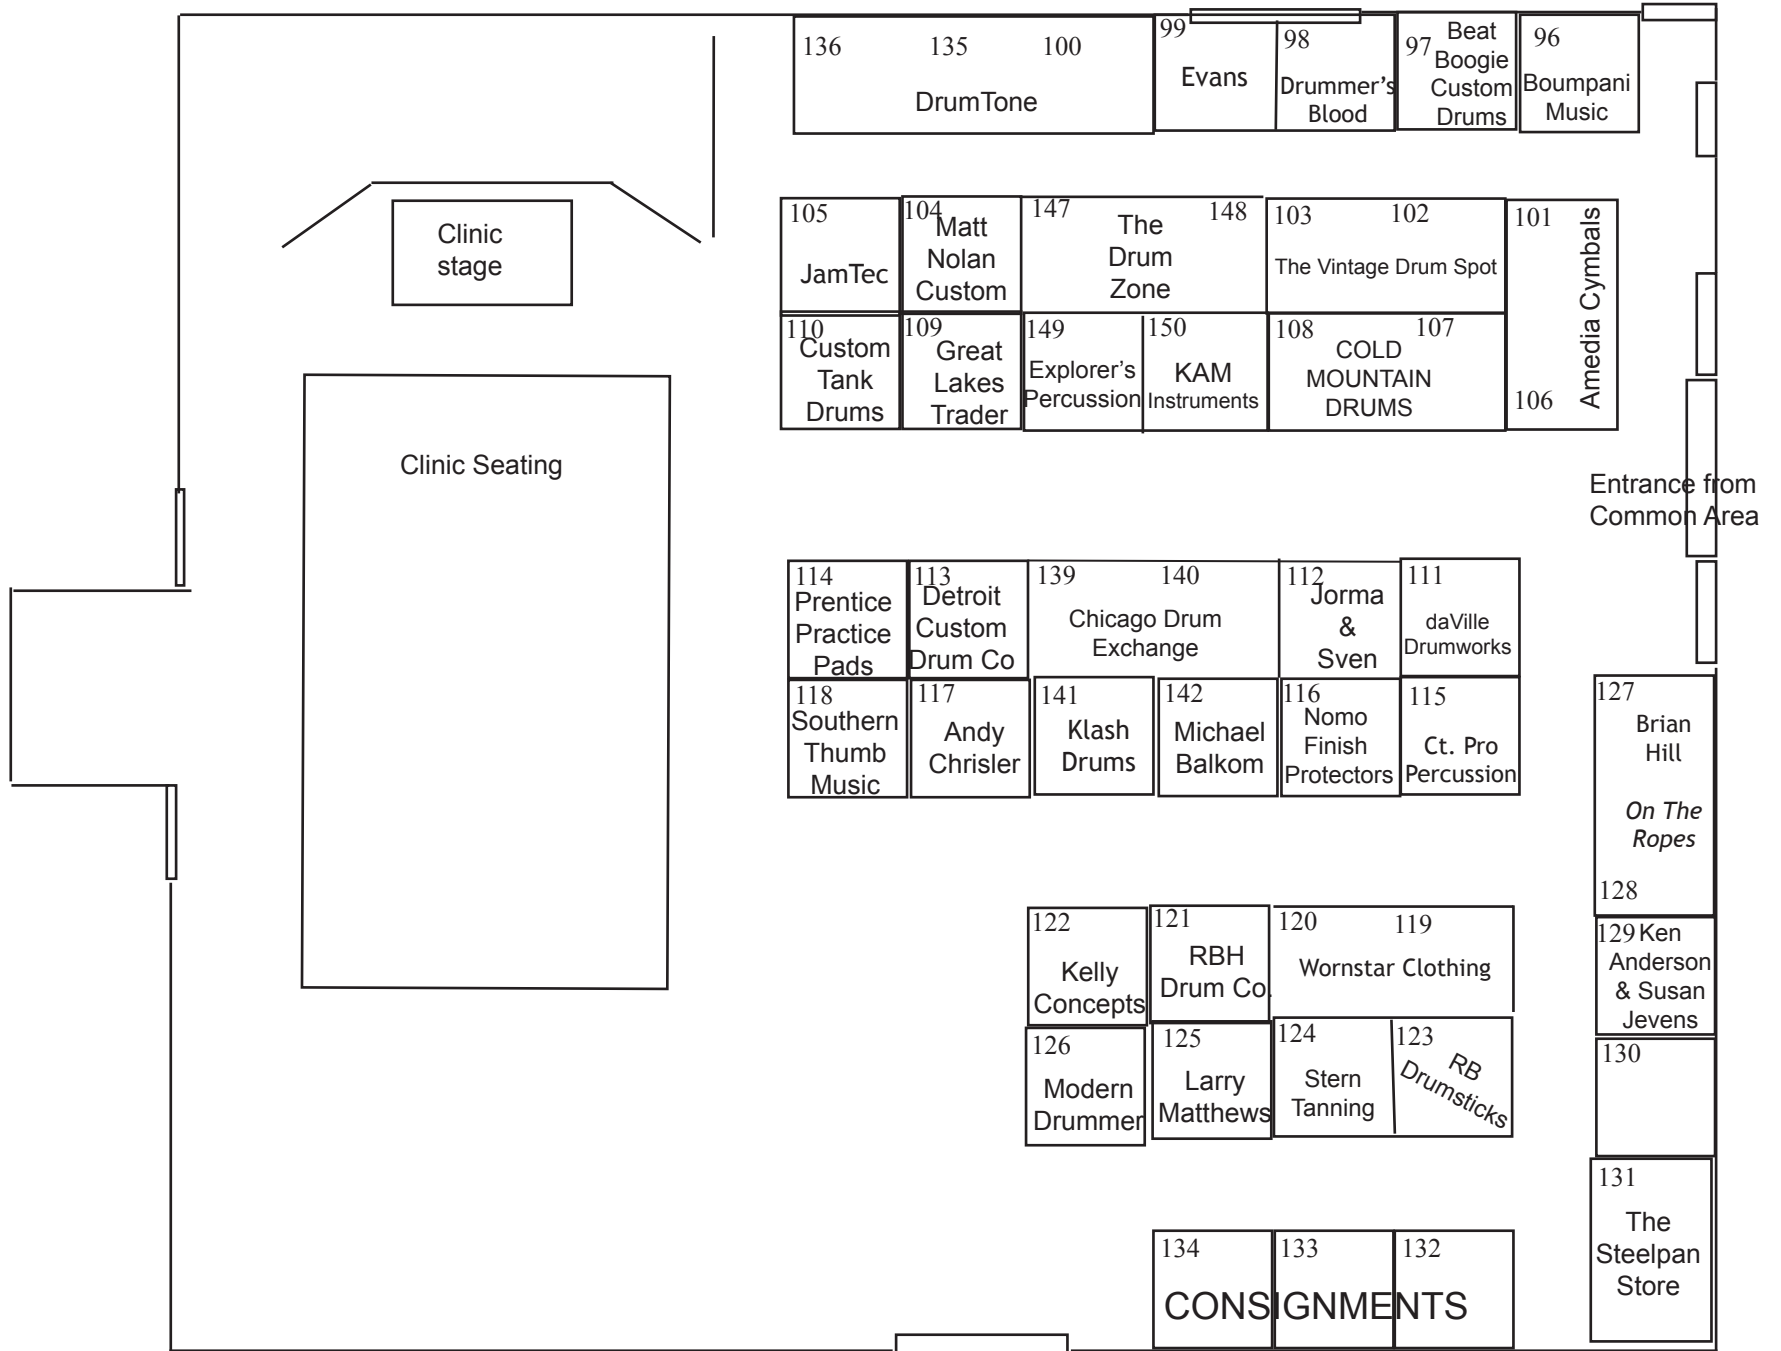

EAST EXHIBIT HALL

DRUM SHOW COMMON AREA

Emergency Exit/
Load-in/load-out

2	3	4	5	6	7	8	9	10	11	12
Crescent Cymbals		Bun E Carlos, Randy Rainwater		Cooper's Vintage Drums	Tony Lewis		Jim Murray	Drum- forum. org	Donn Bennett Drum Studio	

1
Chicago's
#1 Drum
Lessons

ENTRANCE
from common area

31
Dynamicx
Drums
USA

ENTRANCE
from common area

30
Power
Wrist
Builders

29
Lee
Ruff

28
27
Drugan's
Drums

39
Scorpion
Stix