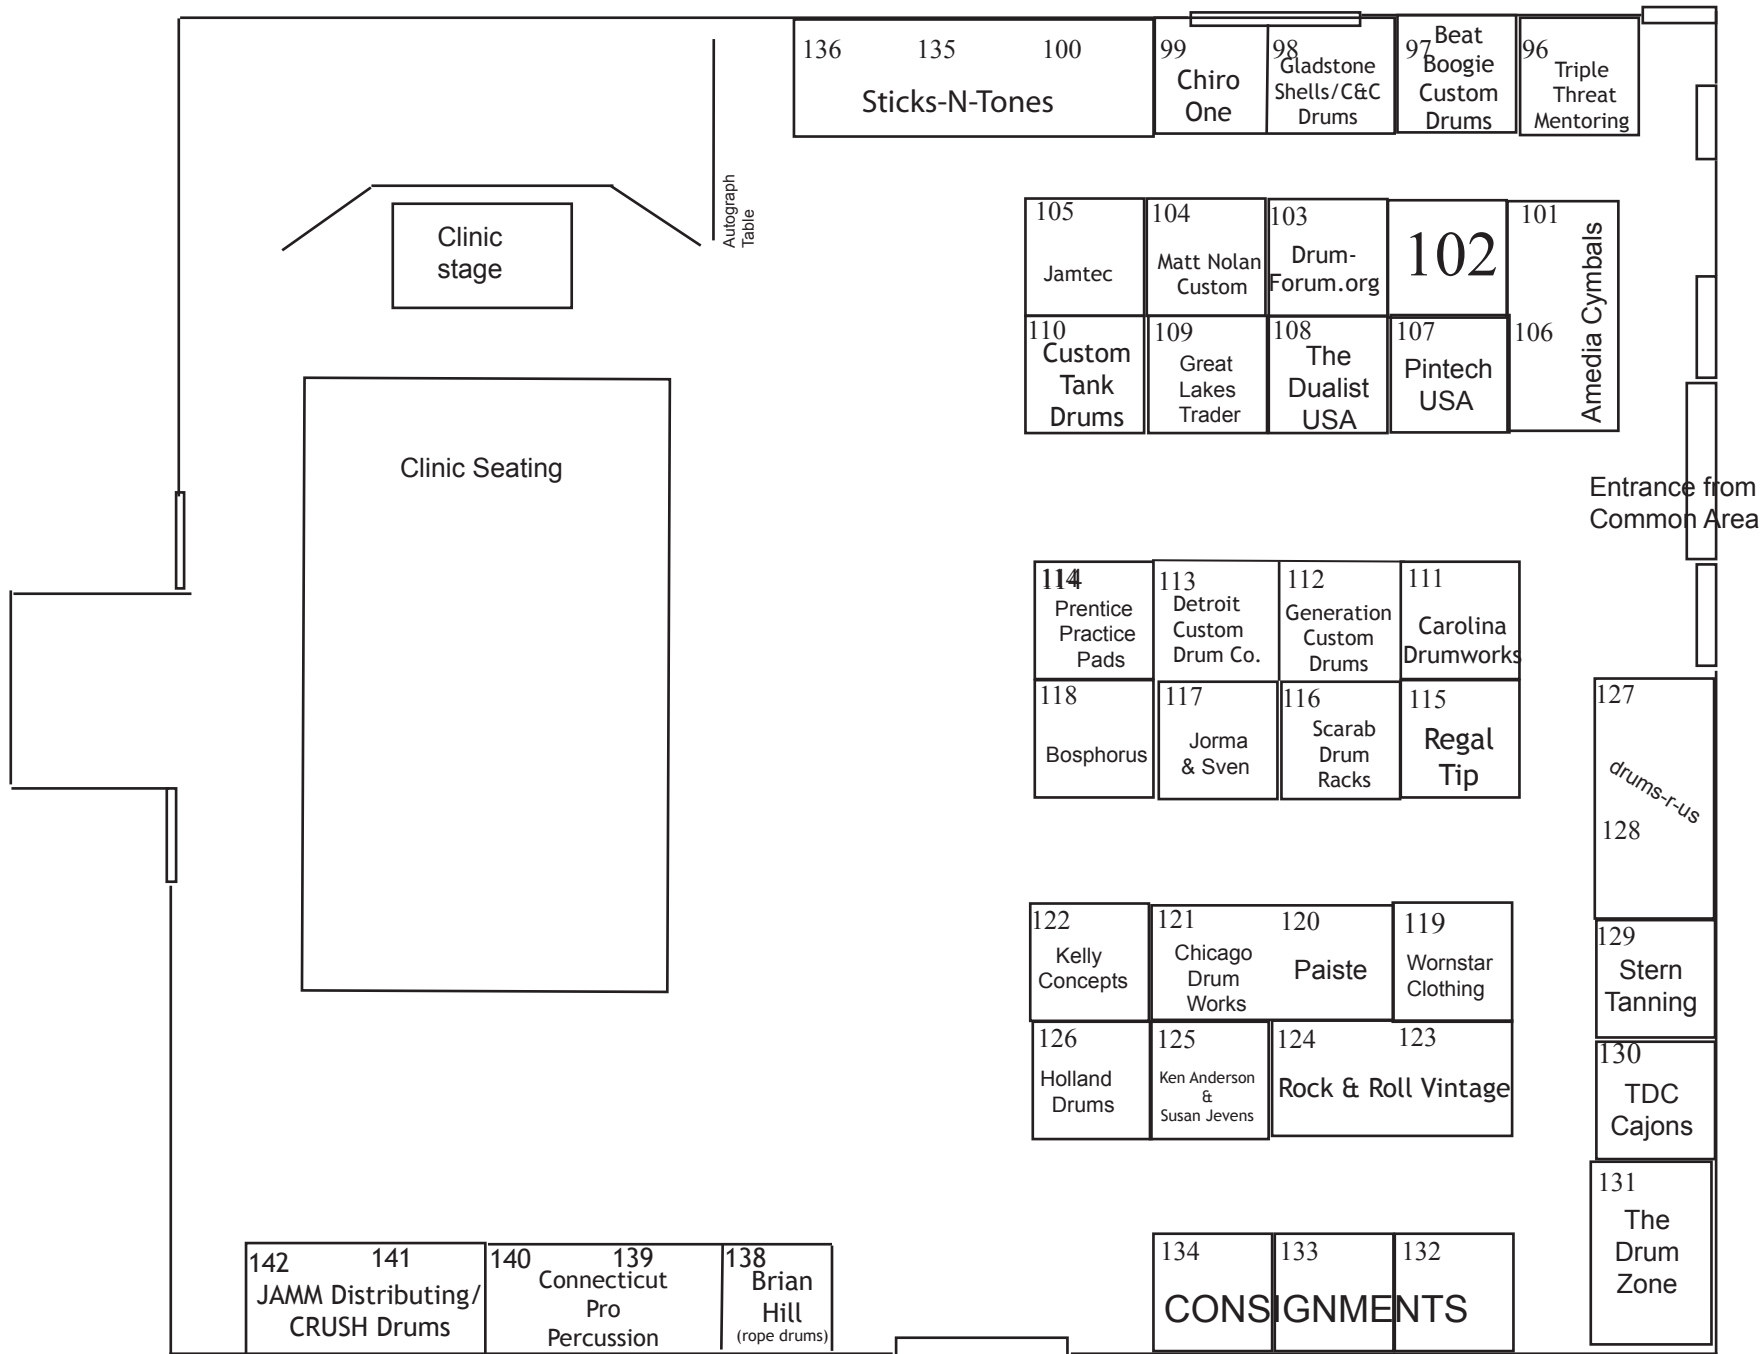

EAST EXHIBIT HALL

DRUM SHOW COMMON AREA

Emergency Exit/
Load-in/load-out

2 GRETSCH	3 Vintage Drumshop, Phoenix Drumshop	4 Bun E Carlos, Randy Rainwater	5	6 Cooper's Vintage Drums	7 Tony Lewis	8 Maxheads.com/ Jim Murray	9	10 Fork's Drum Closet	11 Unix Drums	12
--------------	--	---------------------------------------	---	-----------------------------------	--------------------	----------------------------------	---	--------------------------------	---------------------	----

ENTRANCE
from common area

ENTRANCE
from common area

1 GRETSCH

31 Dynamicx Drums USA

30 POWER Wrist Builders

29 Legacy' Percussion Gear

28 Lee Ruff

27 Earnest Tubbs