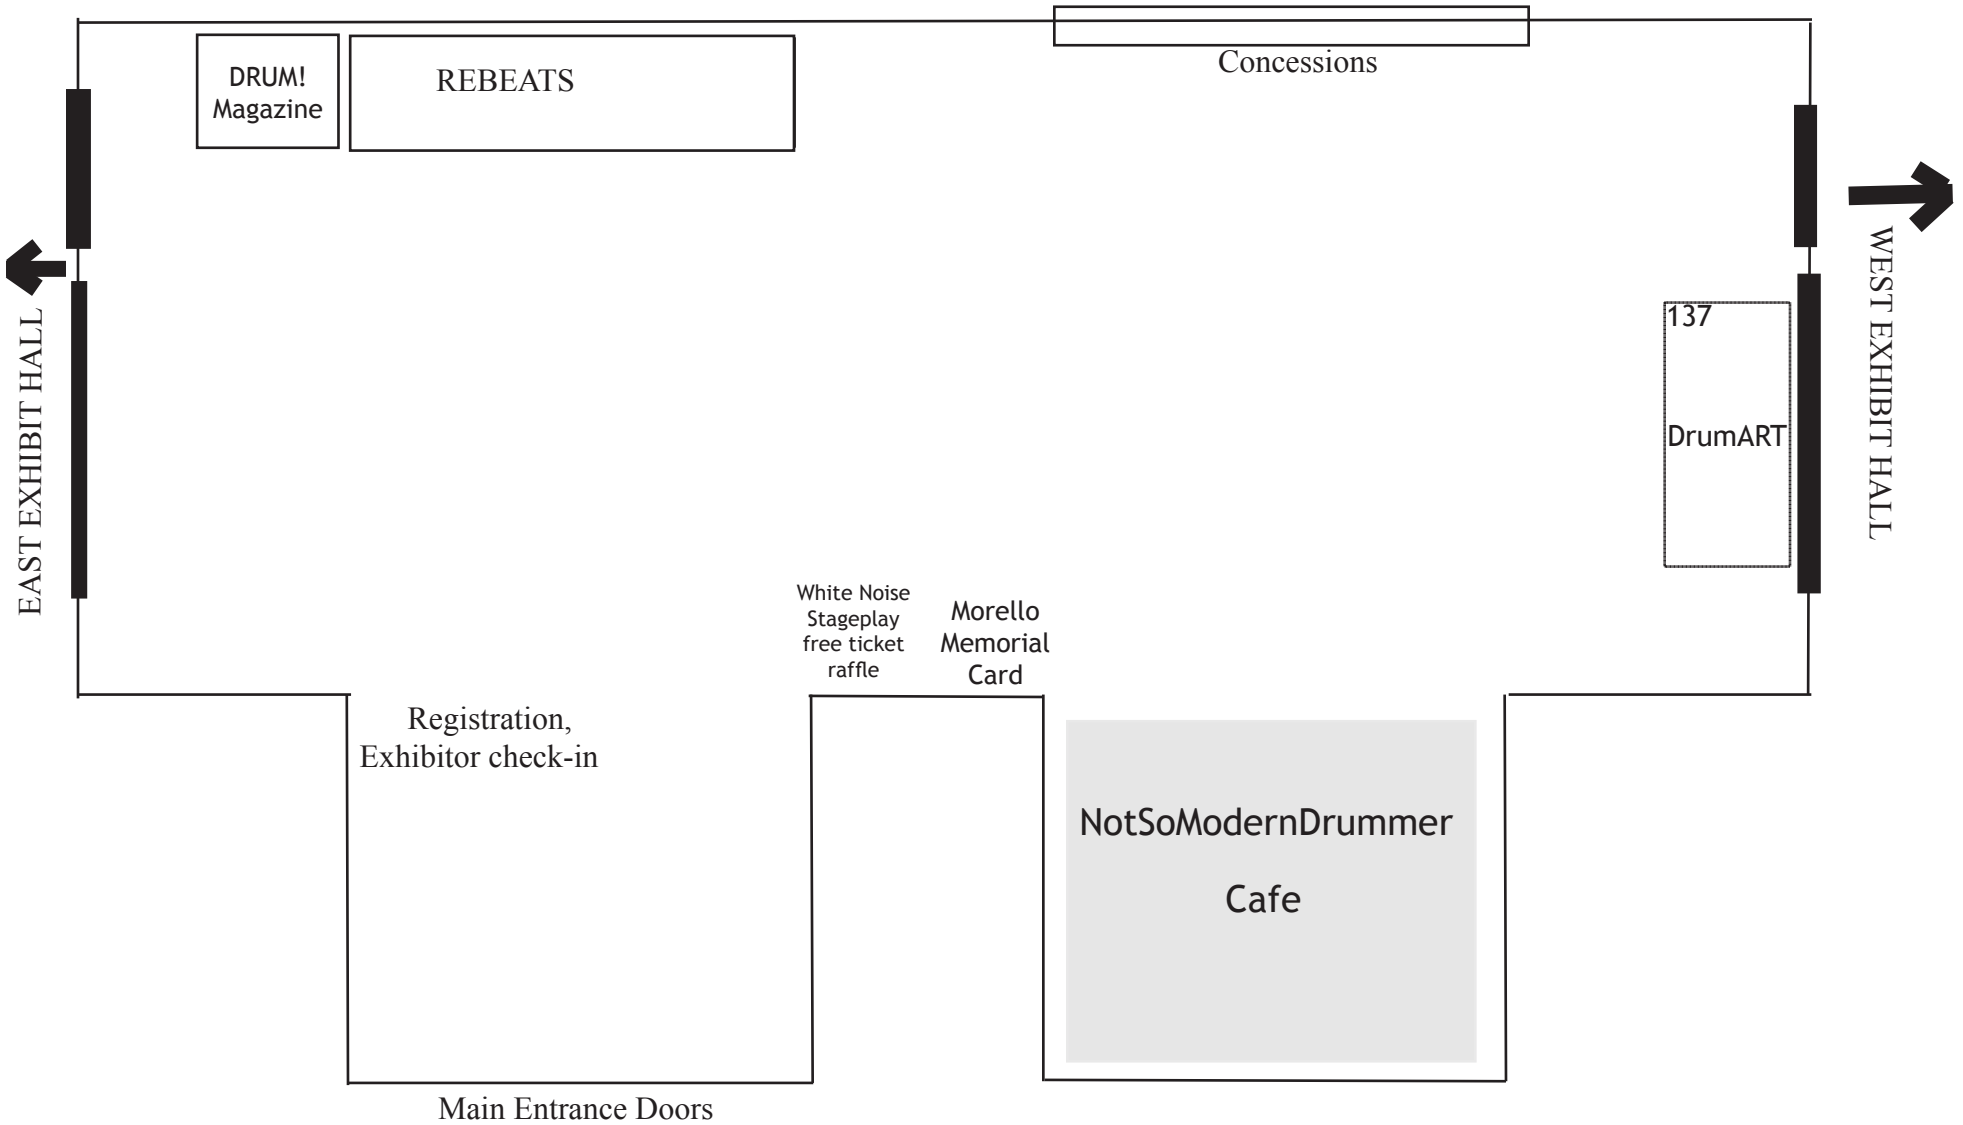

EAST EXHIBIT HALL

DRUM SHOW COMMON AREA

Emergency Exit/
Load-in/load-out

2 GRETSCH	3 Vintage Drumshop, Phoenix Drumshop	4 Bun E Carlos, Randy Rainwater	5	6 Cooper's Vintage Drums	7 Tony Lewis	8 Maxheads.com/ Jim Murray	9	10 Fork's Drum Closet	11 Unix Drums	12
--------------	--	---------------------------------------	---	-----------------------------------	--------------------	----------------------------------	---	--------------------------------	---------------------	----