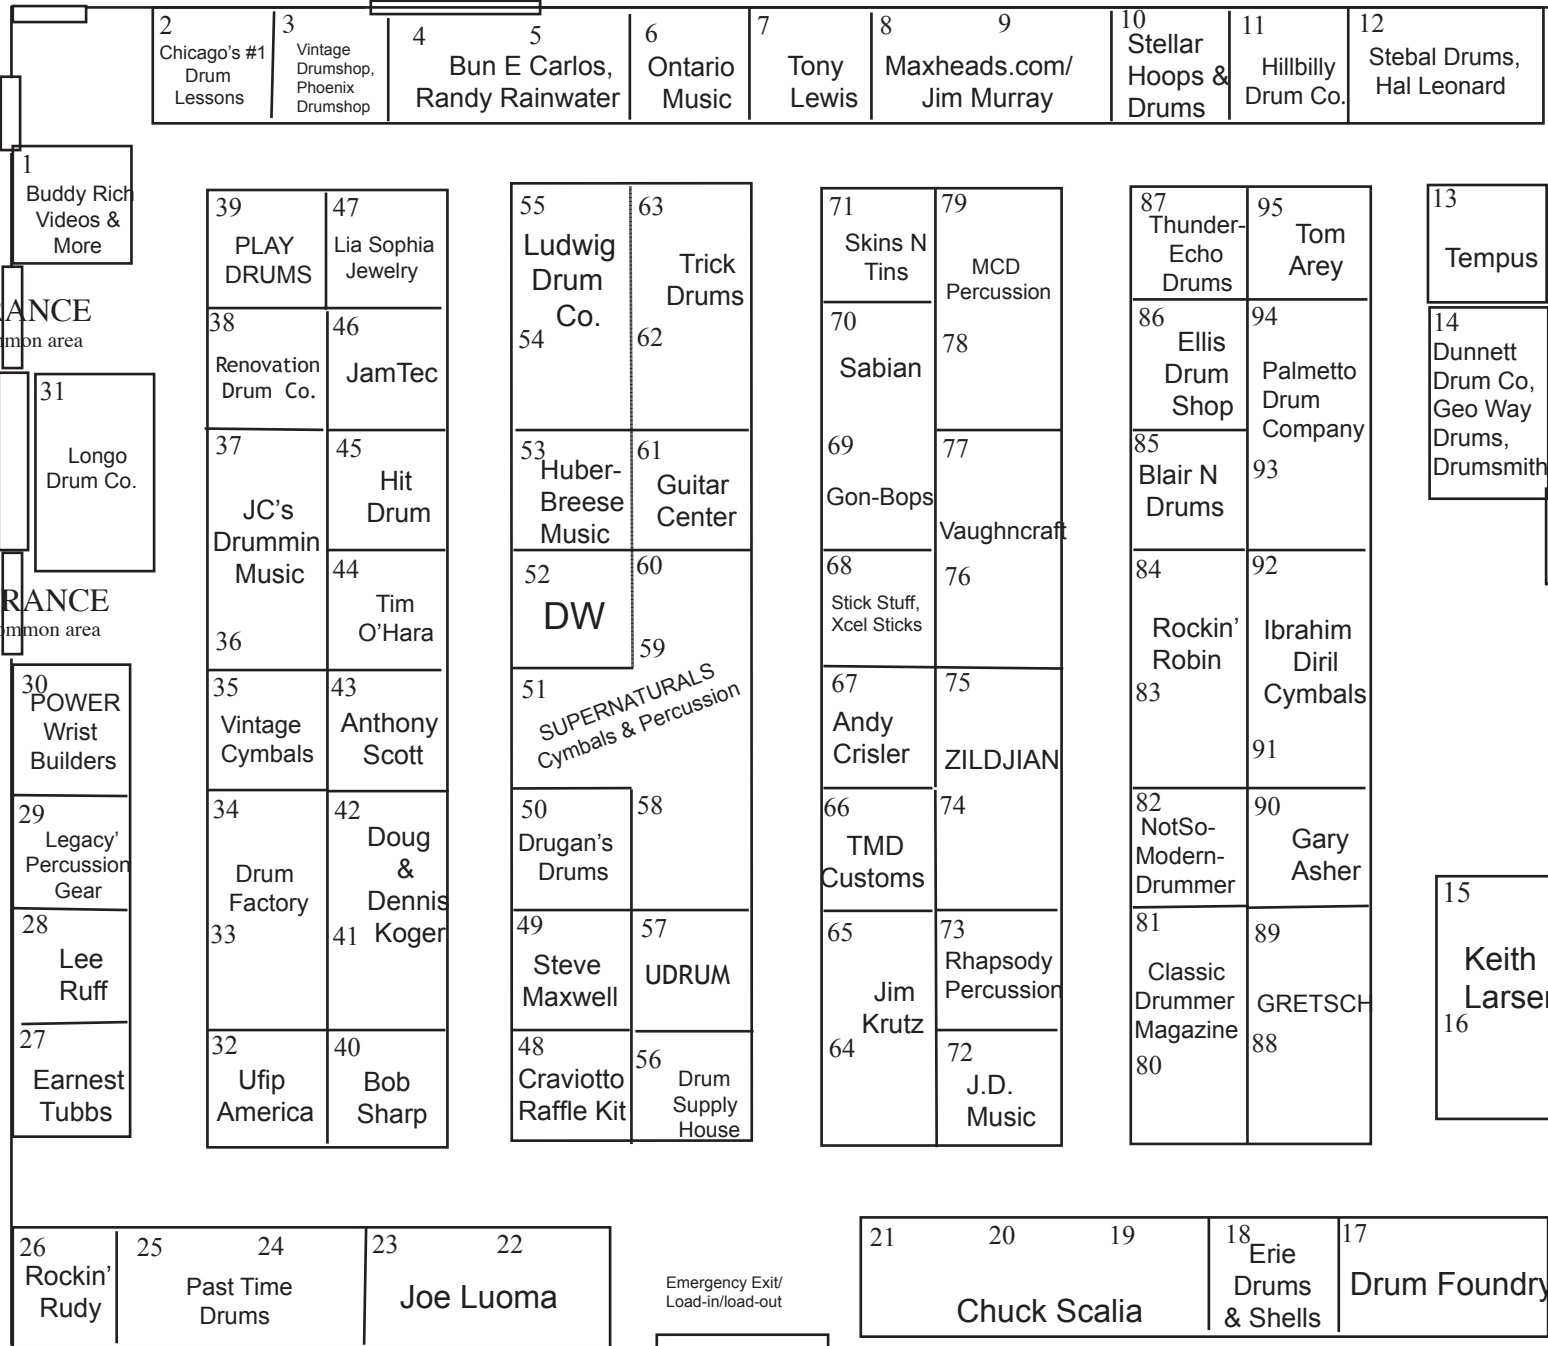

EAST EXHIBIT HALL

DRUM SHOW COMMON AREA

WEST EXHIBIT HALL

Emergency Exit/
Load-in/load-out

ENTRANCE
from common area

ENTRANCE
from common area

load-in door