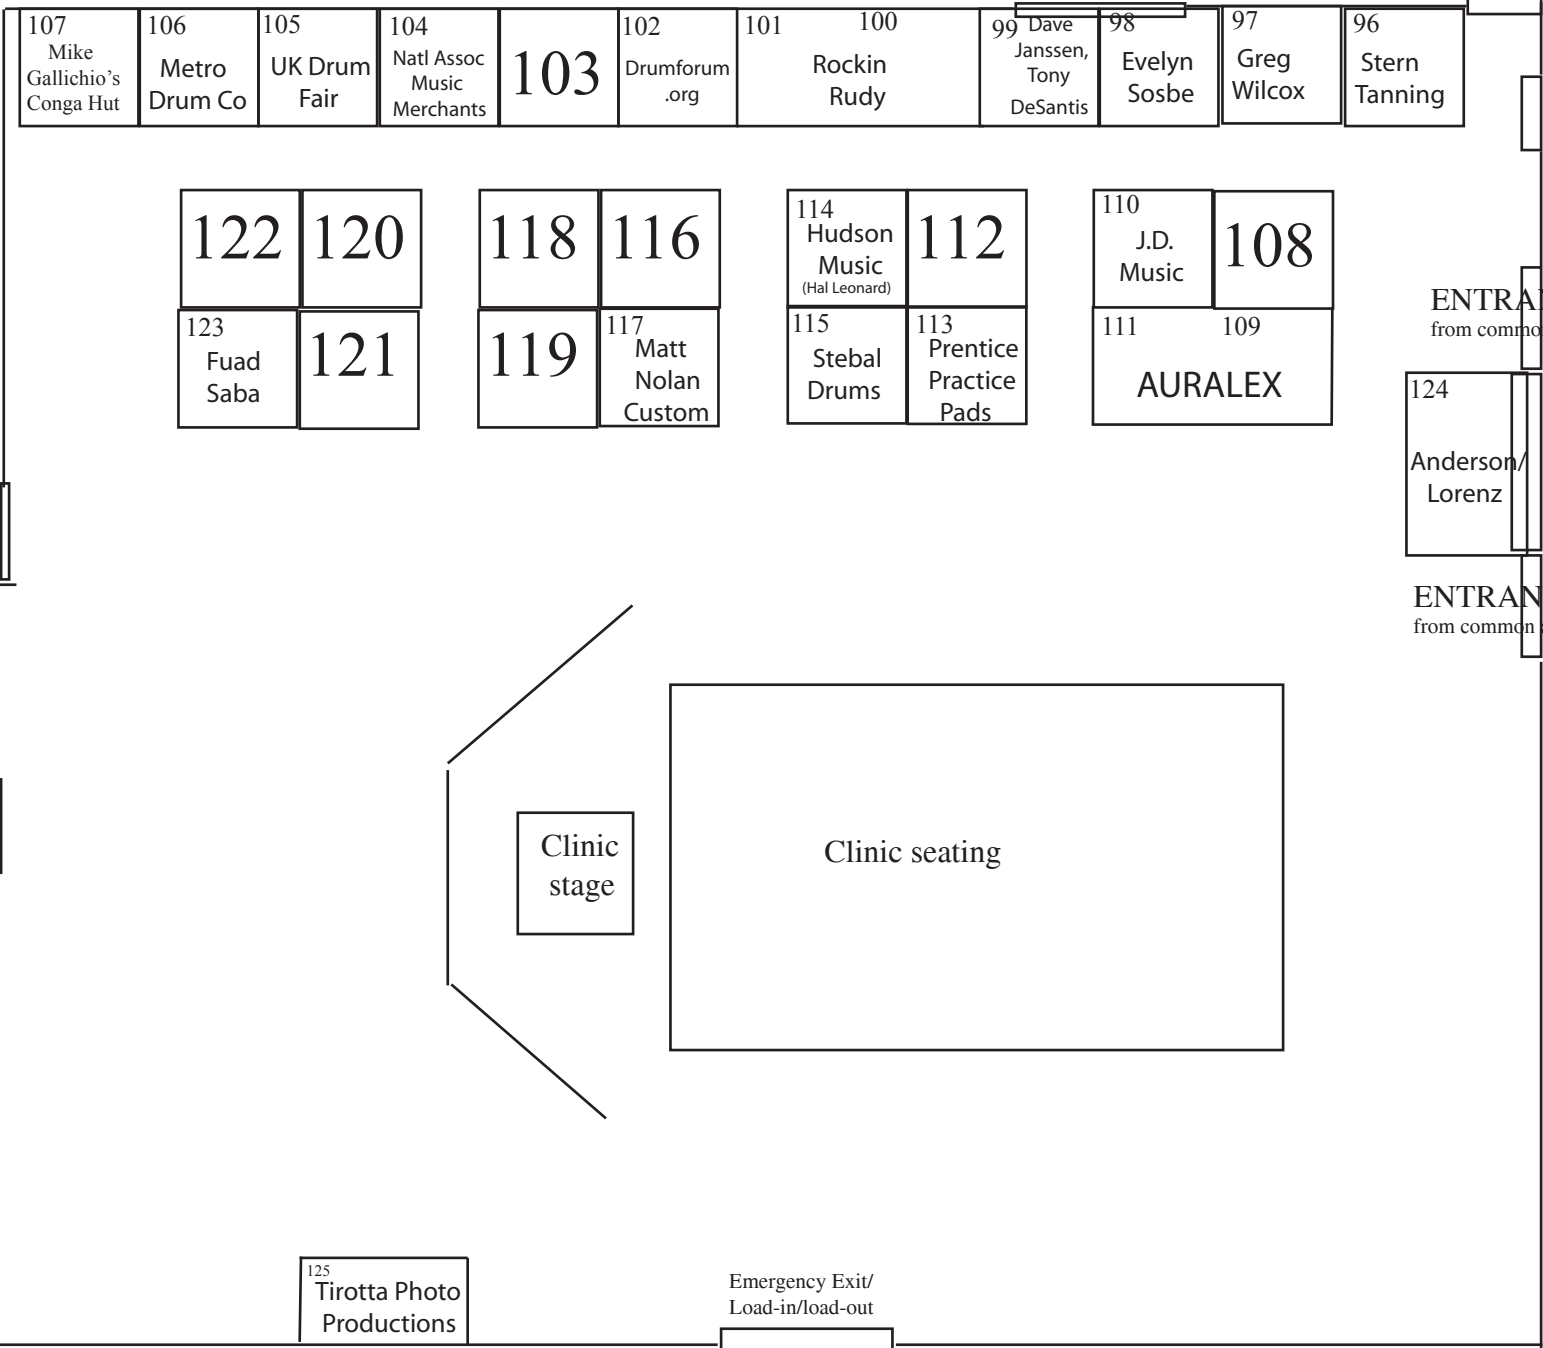

Emergency Exit/
Load-in/load-out

ENTRANCE
from common area

ENTRANCE
from common area

Emergency Exit/
Load-in/load-out

Emergency Exit/
Load-in/load-out

load-in door

Emergency Exit/
Load-in/load-out

EAST EXHIBIT HALL

DRUM SHOW COMMON AREA

WEST EXHIBIT HALL

Emergency Exit/
Load-in/load-out

ENTRANCE
from common area

ENTRANCE
from common area

Emergency Exit/
Load-in/load-out

Emergency Exit/
Load-in/load-out

load-in door